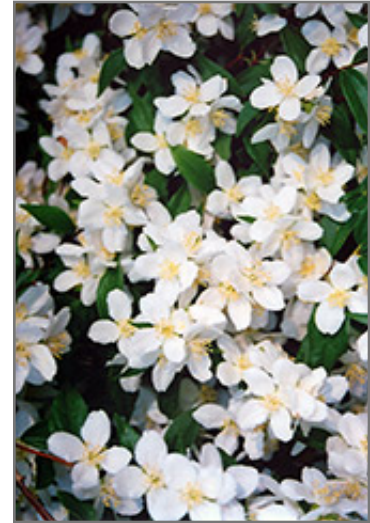

beechwood
gardens

SPECIALTY GARDEN CENTER

Galahad Mockorange*

Philadelphus 'Galahad'

Height: 4 feet

Spread: 4 feet

Sunlight: ☐ ☒

Hardiness Zone: 3a

Description:

A compact, rounded shrub prized for its highly fragrant white blooms in early summer, fades into the background the rest of the year; use in conjunction with other plants that can take over the show in summer; very adaptable and hardy

Ornamental Features

Galahad Mockorange is smothered in stunning clusters of fragrant white flowers with yellow eyes at the ends of the branches in late spring. It has green deciduous foliage. The serrated oval leaves do not develop any appreciable fall color.

Landscape Attributes

Galahad Mockorange is a multi-stemmed deciduous shrub with an upright spreading habit of growth. Its relatively coarse texture can be used to stand it apart from other landscape plants with finer foliage.

This is a relatively low maintenance shrub, and should only be pruned after flowering to avoid removing any of the current season's flowers. It has no significant negative characteristics.

Galahad Mockorange is recommended for the following landscape applications;

- Mass Planting
- Hedges/Screening
- General Garden Use

Galahad Mockorange flowers
Photo courtesy of NetPS Plant Finder