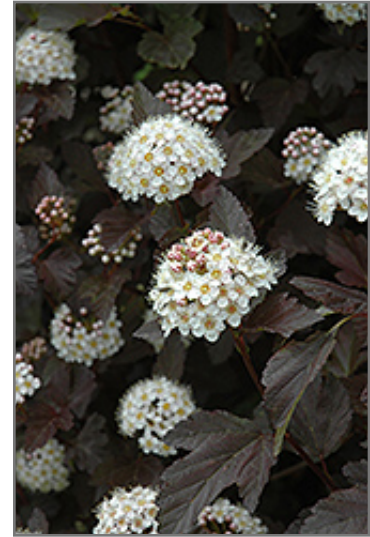

Diablo® Ninebark*
Physocarpus opulifolius 'Monlo'

Height: 8 feet

Spread: 8 feet

Sunlight: ☉ ●

Hardiness Zone: 2b

Other Names: Eastern Ninebark

Description:

A large spreading shrub with intensely purple leaves all season long, small white flowers followed by pretty reddish fruit which show well against the foliage, and interesting peeling papery bark; extremely tough and durable, makes a superb color accent

Ornamental Features

Diablo Ninebark features showy clusters of white flowers at the ends of the branches from late spring to early summer, which emerge from distinctive pink flower buds. It has attractive deep purple deciduous foliage which emerges burgundy in spring. The serrated lobed leaves are highly ornamental and turn an outstanding red in the fall. It features abundant showy red capsules from early to mid fall. The peeling tan bark adds an interesting dimension to the landscape.

Landscape Attributes

Diablo Ninebark is a multi-stemmed deciduous shrub with an upright spreading habit of growth. Its relatively coarse texture can be used to stand it apart from other landscape plants with finer foliage.

This shrub will require occasional maintenance and upkeep, and can be pruned at anytime. It has no significant negative characteristics.

Diablo Ninebark is recommended for the following landscape applications;

Diablo Ninebark flowers
Photo courtesy of NetPS Plant Finder