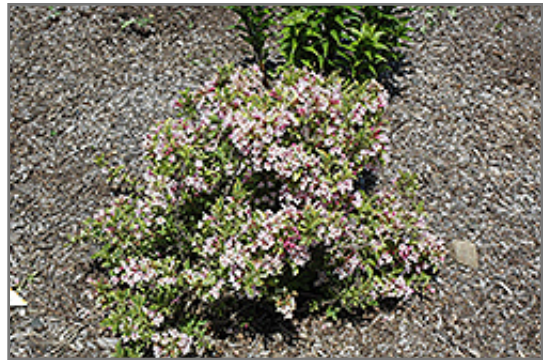

Rainbow Sensation Weigela in bloom
Photo courtesy of NetPS Plant Finder