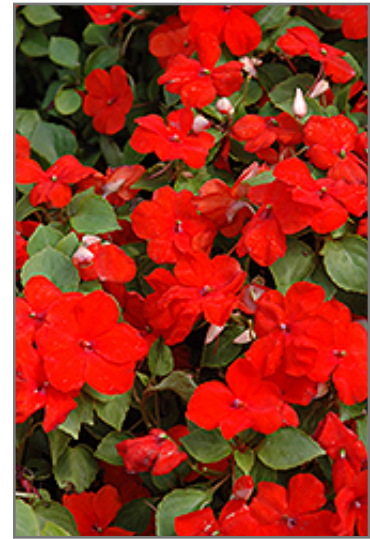

Super Elfin XP Scarlet Impatiens flowers
Photo courtesy of NetPS Plant Finder

Super Elfin XP Scarlet Impatiens flowers
Photo courtesy of NetPS Plant Finder