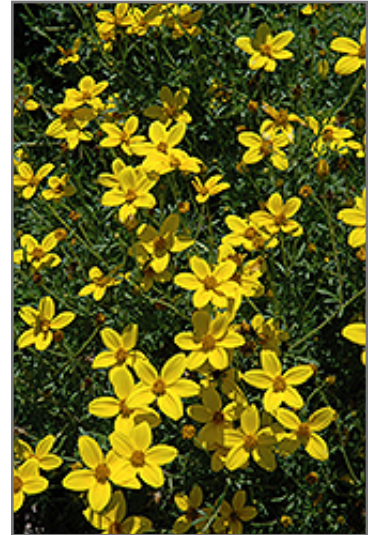

Peter's Gold Carpet Bidens*

Bidens ferulifolia 'Peter's Gold Carpet'

Height: 14 inches

Spread: 4 feet

Spacing: 24 inches

Sunlight: ☉

Hardiness Zone: (annual)

Other Names: Beggarticks

Description:

A low growing trailing variety perfect for hanging baskets, patio containers or garden beds and borders; an abundance of cheery yellow blooms cascade from green ferny foliage; fast growing and drought tolerant; deadhead to promote new blooms

*Peter's Gold Carpet Bidens in bloom
Photo courtesy of NetPS Plant Finder*

Ornamental Features

Peter's Gold Carpet Bidens has masses of beautiful yellow daisy flowers at the ends of the stems from late spring to mid fall, which are most effective when planted in groupings. Its tiny deeply cut ferny leaves remain green in color throughout the season.

Landscape Attributes

Peter's Gold Carpet Bidens is an herbaceous annual with a trailing habit of growth, eventually spilling over the edges of hanging baskets and containers. It brings an extremely fine and delicate texture to the garden composition and should be used to full effect.