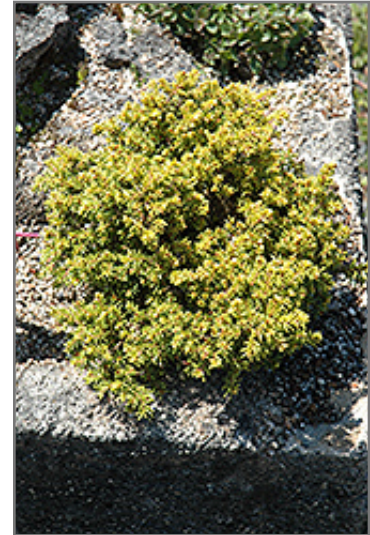

A fine evergreen accent shrub that grows very slowly, with tiny needles close to the stems; an ideal size for garden or landscape use

Ornamental Features

Yatsubusa Yezo Spruce is a dwarf conifer which is primarily valued in the landscape or garden for its ornamental globe-shaped form. It has attractive grayish green evergreen foliage which emerges buttery yellow in spring. The tiny needles are highly ornamental and remain grayish green throughout the winter. The rough brown bark adds an interesting dimension to the landscape.

Landscape Attributes

Yatsubusa Yezo Spruce is a dense multi-stemmed evergreen shrub with a more or less rounded form. Its relatively fine texture sets it apart from other landscape plants with less refined foliage.

This is a relatively low maintenance shrub. When pruning is necessary, it is recommended to only trim back the new growth of the current season, other than to remove any dieback. Deer don't particularly care for this plant and will usually leave it alone in favor of tastier treats. It has no significant negative characteristics.

Yatsubusa Yezo Spruce is recommended for the following landscape applications;

- Accent
- Mass Planting
- General Garden Use

Planting & Growing

Yatsubusa Yezo Spruce will grow to be about 4 feet tall at maturity, with a spread of 4 feet. It has a low canopy. It grows at a slow rate, and under ideal conditions can be expected to live for 40 years or more.