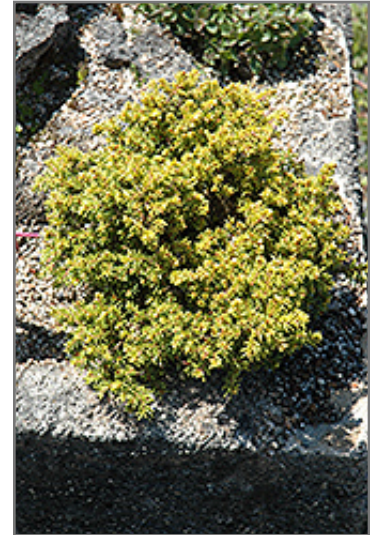

Ornamental Features

Yatsubusa Yezo Spruce is a dwarf conifer which is primarily valued in the landscape or garden for its ornamental globe-shaped form. It has attractive grayish green evergreen foliage which emerges buttery yellow in spring. The tiny needles are highly ornamental and remain grayish green throughout the winter. The rough brown bark adds an interesting dimension to the landscape.

Landscape Attributes

Yatsubusa Yezo Spruce is a dense multi-stemmed evergreen shrub with a more or less rounded form. Its relatively fine texture sets it apart from other landscape plants with less refined foliage.

This is a relatively low maintenance shrub. When pruning is necessary, it is recommended to only trim back the new growth of the current season, other than to remove any dieback. Deer don't particularly care for this plant and will usually leave it alone in favor of tastier treats. It has no significant negative characteristics.

Yatsubusa Yezo Spruce is recommended for the following landscape applications;

- Accent
- Mass Planting
- General Garden Use

Planting & Growing

Yatsubusa Yezo Spruce will grow to be about 4 feet tall at maturity, with a spread of 4 feet. It has a low canopy. It grows at a slow rate, and under ideal conditions can be expected to live for 40 years or more.

Yatsubusa Yezo Spruce
Photo courtesy of NetPS Plant Finder