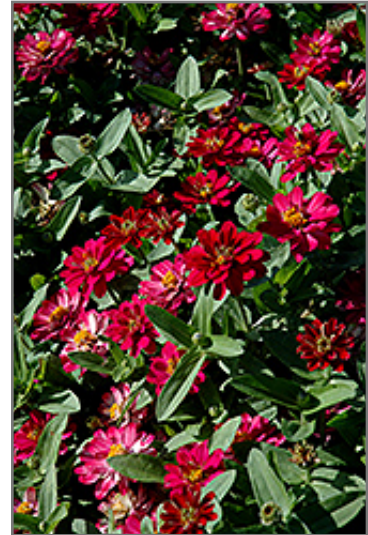

beechwood
gardens

SPECIALTY GARDEN CENTER

Profusion Double Cherry Zinnia*

Zinnia 'Profusion Double Cherry'

Height: 16 inches

Spread: 18 inches

Spacing: 14 inches

Sunlight: ☉

Hardiness Zone: (annual)

Group/Class: Profusion Series

Ornamental Features

Profusion Double Cherry Zinnia features bold cherry red pincushion flowers with yellow eyes at the ends of the stems from mid spring to late summer. The flowers are excellent for cutting. Its pointy leaves remain green in color throughout the season.

Landscape Attributes

Profusion Double Cherry Zinnia is an herbaceous annual with an upright spreading habit of growth. Its medium texture blends into the garden, but can always be balanced by a couple of finer or coarser plants for an effective composition.

This is a relatively low maintenance plant. Trim off the flower heads after they fade and die to encourage more blooms late into the season. It is a good choice for attracting butterflies and hummingbirds to your yard. It has no significant negative characteristics.

Profusion Double Cherry Zinnia is recommended for the following landscape applications;

- Mass Planting
- Rock/Alpine Gardens
- Border Edging
- General Garden Use
- Container Planting
- Hanging Baskets

*Profusion Double Cherry Zinnia
flowers*

Photo courtesy of NetPS Plant Finder