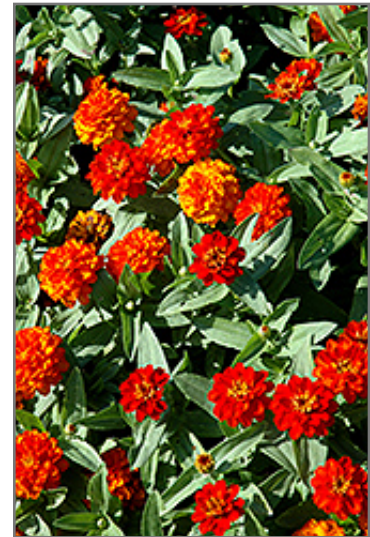

Hardiness Zone: (annual)

Group/Class: Profusion Series

Ornamental Features

Profusion Double Fire Zinnia features bold gold ball-shaped flowers with red overtones and yellow eyes at the ends of the stems from mid spring to late summer. The flowers are excellent for cutting. Its pointy leaves remain green in color throughout the season.

Landscape Attributes

Profusion Double Fire Zinnia is an herbaceous annual with an upright spreading habit of growth. Its medium texture blends into the garden, but can always be balanced by a couple of finer or coarser plants for an effective composition.

This is a relatively low maintenance plant. Trim off the flower heads after they fade and die to encourage more blooms late into the season. It is a good choice for attracting butterflies and hummingbirds to your yard. It has no significant negative characteristics.

Profusion Double Fire Zinnia flowers
Photo courtesy of NetPS Plant Finder

beechwood
gardens

SPECIALTY GARDEN CENTER

Planting & Growing

Profusion Double Fire Zinnia will grow to be about 14 inches tall at maturity, with a spread of 18 inches. When grown in masses or used as a bedding plant, individual plants should be spaced approximately 14 inches apart. Its foliage tends to remain dense right to the ground, not requiring facer plants in front. This fast-growing annual will normally live for one full growing season, needing replacement the following year.