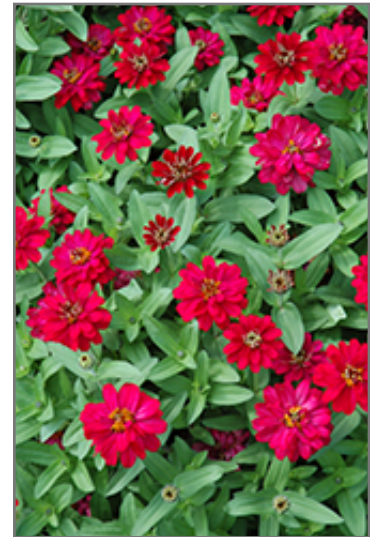

Profusion Double Hot Cherry Zinnia flowers
Photo courtesy of NetPS Plant Finder

Profusion Double Hot Cherry Zinnia flowers
Photo courtesy of NetPS Plant Finder