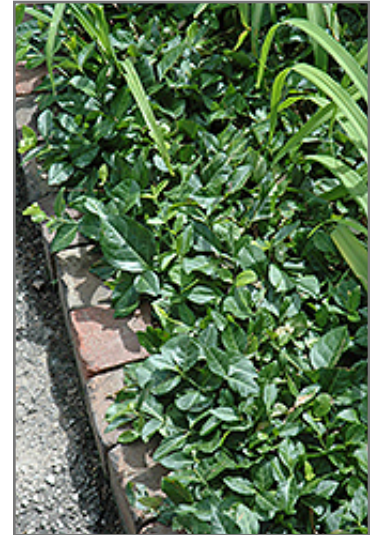

Landscape Attributes

Dart's Blanket Wintercreeper is a multi-stemmed evergreen shrub with a ground-hugging habit of growth. Its relatively fine texture sets it apart from other landscape plants with less refined foliage.

This shrub will require occasional maintenance and upkeep, and can be pruned at anytime. Gardeners should be aware of the following characteristic(s) that may warrant special consideration;

- Insects

Dart's Blanket Wintercreeper is recommended for the following landscape applications;

- Mass Planting
- Hedges/Screening
- General Garden Use
- Groundcover

Planting & Growing

Dart's Blanket Wintercreeper will grow to be about 24 inches tall at maturity, with a spread of 10 feet. It tends to fill out right to the ground and therefore doesn't necessarily require facer plants in front. It grows at a fast rate, and under ideal conditions can be expected to live for approximately 30 years.