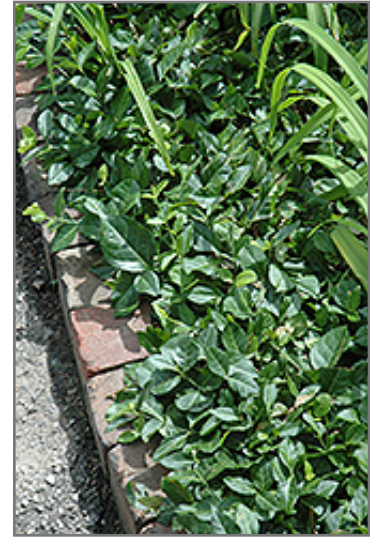

A vigorous sprawling vine or low mounded groundcover featuring dark green, glossy leaves that turn a stunning purple-red in fall and winter; can be trained on fences or arbors for screening applications

Landscape Attributes

Dart's Blanket Wintercreeper is a multi-stemmed evergreen shrub with a ground-hugging habit of growth. Its relatively fine texture sets it apart from other landscape plants with less refined foliage.

- Mass Planting
- Hedges/Screening
- General Garden Use
- Groundcover

Planting & Growing

Dart's Blanket Wintercreeper will grow to be about 24 inches tall at maturity, with a spread of 10 feet. It tends to fill out right to the ground and therefore doesn't necessarily require facer plants in front. It grows at a fast rate, and under ideal conditions can be expected to live for approximately 30 years.