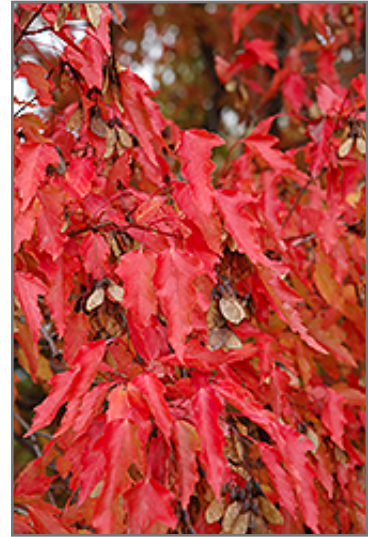

Amur Maple (tree form)*

Acer ginnala '(tree form)'

Height: 20 feet

Spread: 18 feet

Sunlight: ☐ ☒

Hardiness Zone: 2a

Description:

The perfect ornamental tree for smaller home landscapes with incredible fall colors ranging from orange to scarlet and burgundy red, neat habit and colorful seeds in late summer; multi-stemmed selection is wide spreading and artistic when mature

Ornamental Features

Amur Maple (tree form) is primarily grown for its highly ornamental fruit. It features abundant showy red samaras in late summer. It has dark green deciduous foliage. The lobed leaves turn outstanding shades of orange, scarlet and burgundy in the fall.

Landscape Attributes

Amur Maple (tree form) is a deciduous tree with a more or less rounded form. Its relatively fine texture sets it apart from other landscape plants with less refined foliage.

This is a relatively low maintenance tree, and should only be pruned in summer after the leaves have fully developed, as it may 'bleed' sap if pruned in late winter or early spring. It has no significant negative characteristics.

Amur Maple (tree form) is recommended for the following landscape applications;

- Accent
- Mass Planting
- Hedges/Screening

Amur Maple (tree form) in fall
Photo courtesy of NetPS Plant Finder