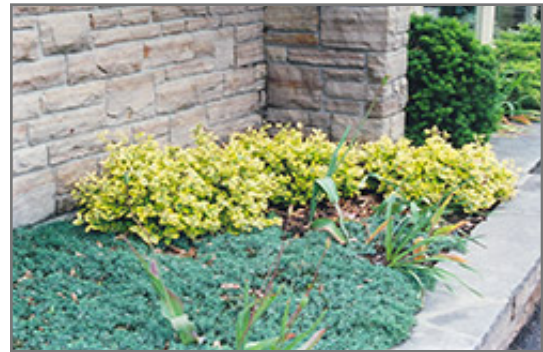

Landscape Attributes

Sungold Wintercreeper is a multi-stemmed evergreen shrub with a more or less rounded form. Its relatively fine texture sets it apart from other landscape plants with less refined foliage.

This shrub will require occasional maintenance and upkeep, and can be pruned at anytime. Gardeners should be aware of the following characteristic(s) that may warrant special consideration;

- Insects

Sungold Wintercreeper is recommended for the following landscape applications;

- Mass Planting
- Hedges/Screening
- General Garden Use
- Groundcover

Sungold Wintercreeper foliage
Photo courtesy of NetPS Plant Finder

Sungold Wintercreeper
Photo courtesy of NetPS Plant Finder

beechwood
gardens

SPECIALTY GARDEN CENTER

Planting & Growing

Sungold Wintercreeper will grow to be about 4 feet tall at maturity, with a spread of 4 feet. It tends to fill out right to the ground and therefore doesn't necessarily require facer plants in front. It grows at a fast rate, and under ideal conditions can be expected to live for approximately 30 years.