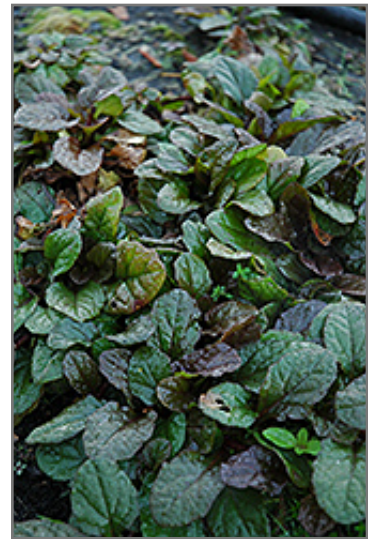

Bronze Beauty Bugleweed flowers
Photo courtesy of NetPS Plant Finder

Bronze Beauty Bugleweed foliage
Photo courtesy of NetPS Plant Finder