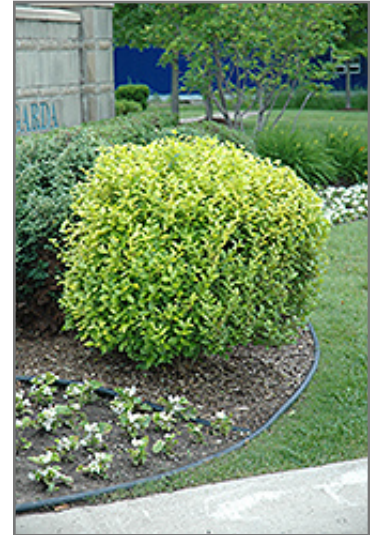

Golden Privet*
Ligustrum x vicaryi

Height: 12 feet

Spread: 8 feet

Sunlight: ○

Hardiness Zone: 5a

Other Names: Golden Vicary Privet

Description:

A common pruned hedge and garden shrub, takes pruning exceptionally well; colorful yellow foliage all season long, an excellent color accent plant; easy to grow, handles pollution well but needs full sun for best color

Ornamental Features

Golden Privet has attractive gold deciduous foliage on a plant with an upright spreading habit of growth. The glossy pointy leaves are highly ornamental but do not develop any appreciable fall color. It has panicles of lightly-scented white flowers hanging below the branches from late spring to early summer.

Landscape Attributes

Golden Privet is a dense multi-stemmed deciduous shrub with an upright spreading habit of growth. Its relatively fine texture sets it apart from other landscape plants with less refined foliage.

This shrub will require occasional maintenance and upkeep, and can be pruned at anytime. It has no significant negative characteristics.

Golden Privet is recommended for the following landscape applications;

- Hedges/Screening
- General Garden Use

Golden Privet
Photo courtesy of NetPS Plant Finder