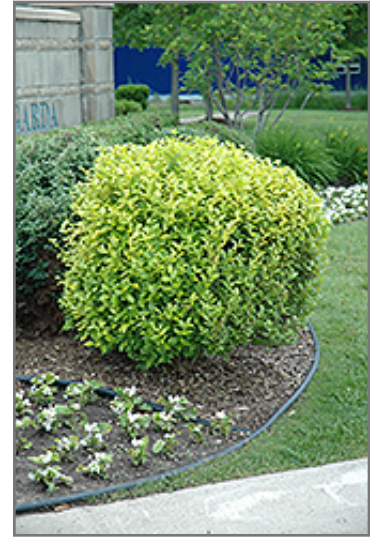

Golden Privet*
Ligustrum x vicaryi

Height: 12 feet

Spread: 8 feet

Sunlight: ○

Hardiness Zone: 5a

Other Names: Golden Vicary Privet

Description:

A common pruned hedge and garden shrub, takes pruning exceptionally well; colorful yellow foliage all season long, an excellent color accent plant; easy to grow, handles pollution well but needs full sun for best color

Ornamental Features

Golden Privet has attractive gold deciduous foliage on a plant with an upright spreading habit of growth. The glossy pointy leaves are highly ornamental but do not develop any appreciable fall color. It has panicles of lightly-scented white flowers hanging below the branches from late spring to early summer.

Landscape Attributes

Golden Privet is a dense multi-stemmed deciduous shrub with an upright spreading habit of growth. Its relatively fine texture sets it apart from other landscape plants with less refined foliage.

This shrub will require occasional maintenance and upkeep, and can be pruned at anytime. It has no significant negative characteristics.

Golden Privet is recommended for the following landscape applications;

- Hedges/Screening
- General Garden Use

Golden Privet
Photo courtesy of NetPS Plant Finder