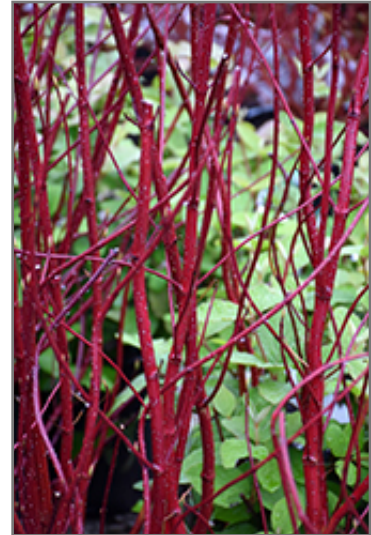

An incredibly attractive and vigorous shrub valued for its blazing red stems which glow against the winter snow, fruits are also ornamental; shrubby sprawling habit but suckers much less than the species

Ornamental Features

Bailey Red-Twig Dogwood is primarily grown for its highly ornamental fruit. It features an abundance of magnificent powder blue berries in late summer. It has clusters of creamy white flowers at the ends of the branches in late spring. It has green deciduous foliage. The pointy leaves turn an outstanding brick red in the fall. The cherry red branches are extremely showy and add significant winter interest.

Landscape Attributes

Bailey Red-Twig Dogwood is a multi-stemmed deciduous shrub with an upright spreading habit of growth. Its average texture blends into the landscape, but can be balanced by one or two finer or coarser trees or shrubs for an effective composition.

This is a relatively low maintenance shrub, and can be pruned at anytime. It is a good choice for attracting birds to your yard. It has no significant negative characteristics.

Bailey Red-Twig Dogwood is recommended for the following landscape applications;