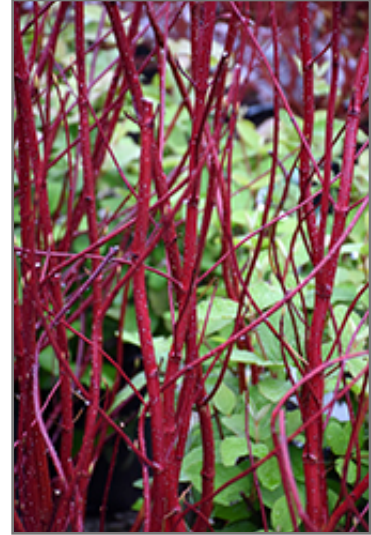

An incredibly attractive and vigorous shrub valued for its blazing red stems which glow against the winter snow, fruits are also ornamental; shrubby sprawling habit but suckers much less than the species

Ornamental Features

Bailey Red-Twig Dogwood is primarily grown for its highly ornamental fruit. It features an abundance of magnificent powder blue berries in late summer. It has clusters of creamy white flowers at the ends of the branches in late spring. It has green deciduous foliage. The pointy leaves turn an outstanding brick red in the fall. The cherry red branches are extremely showy and add significant winter interest.

Landscape Attributes

Bailey Red-Twig Dogwood is a multi-stemmed deciduous shrub with an upright spreading habit of growth. Its average texture blends into the landscape, but can be balanced by one or two finer or coarser trees or shrubs for an effective composition.

This is a relatively low maintenance shrub, and can be pruned at anytime. It is a good choice for attracting birds to your yard. It has no significant negative characteristics.

Bailey Red-Twig Dogwood is recommended for the following landscape applications;