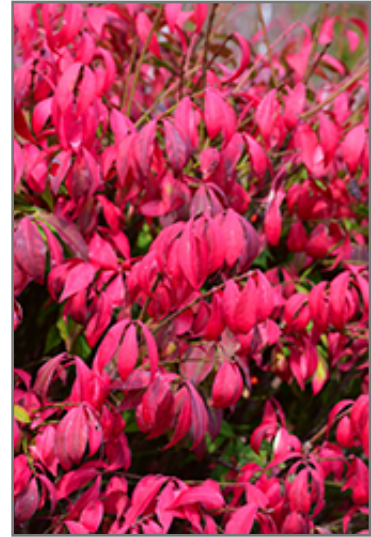

Little Moses Burning Bush*

Euonymus alatus 'Odom'

Height: 3 feet

Spread: 3 feet

Sunlight: ○ ● ●

Hardiness Zone: 4a

Other Names: Winged Euonymus, Burningbush

Description:

One of the smallest varieties of burning bush with stunning fall color of florescent red to pink, very showy; interesting corky wings on the branches; very adaptable and versatile; ideal for all those tight spots in the garden

Ornamental Features

Little Moses Burning Bush is primarily valued in the garden for its interestingly mounded form. It has bluish-green deciduous foliage. The pointy leaves turn an outstanding crimson in the fall. It produces red capsules from early to late fall. The harvest gold stems are very effective and add winter interest.

Landscape Attributes

Little Moses Burning Bush is a dense multi-stemmed deciduous shrub with a mounded form. Its average texture blends into the landscape, but can be balanced by one or two finer or coarser trees or shrubs for an effective composition.

This is a relatively low maintenance shrub, and can be pruned at anytime. It has no significant negative characteristics.

Little Moses Burning Bush is recommended for the following landscape applications;

- Accent
- Mass Planting
- Hedges/Screening
- General Garden Use

Little Moses Burning Bush in fall
Photo courtesy of NetPS Plant Finder