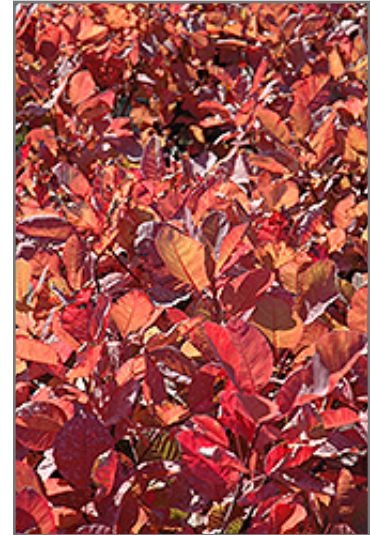

beechwood
gardens

SPECIALTY GARDEN CENTER

- Accent
- Mass Planting
- General Garden Use

Planting & Growing

Grace Smokebush will grow to be about 15 feet tall at maturity, with a spread of 20 feet. It tends to be a little leggy, with a typical clearance of 3 feet from the ground, and is suitable for planting under power lines. It grows at a medium rate, and under ideal conditions can be expected to live for 40 years or more.

This shrub should only be grown in full sunlight. It is very adaptable to both dry and moist locations, and should do just fine under average home landscape conditions. It is not particular as to soil type or pH. It is highly tolerant of urban pollution and will even thrive in inner city environments, and will benefit from being planted in a relatively sheltered location. This particular variety is an interspecific hybrid.

Grace Smokebush in fall
Photo courtesy of NetPS Plant Finder

* This is a 'special order' plant - contact store for details