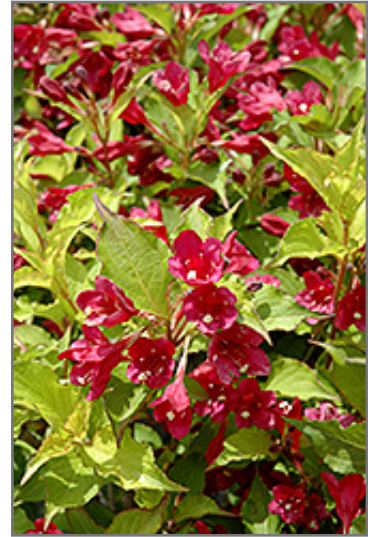

beechwood
gardens

SPECIALTY GARDEN CENTER

Ghost® Weigela*
Weigela florida 'Carlton'

Height: 4 feet

Spread: 4 feet

Sunlight: ○

Hardiness Zone: 4a

Description:

This is one interesting weigela; forms a mounded shrub with foliage that starts out green then turns an iridescent butter yellow, finishing almost greenish-white in fall; long blooming ruby red trumpet-shaped flowers attract hummingbirds

Ornamental Features

Ghost Weigela features showy clusters of ruby-red trumpet-shaped flowers with creamy white anthers along the branches from late spring to mid fall. It has attractive buttery yellow deciduous foliage which emerges light green in spring. The pointy leaves are highly ornamental and turn an outstanding white in the fall. The smooth gray bark and brick red branches add an interesting dimension to the landscape.

Landscape Attributes

Ghost Weigela is a dense multi-stemmed deciduous shrub with a mounded form. Its relatively fine texture sets it apart from other landscape plants with less refined foliage.

This shrub will require occasional maintenance and upkeep, and should only be pruned after flowering to avoid removing any of the current season's flowers. It is a good choice for attracting hummingbirds to your yard. It has no significant negative characteristics.

Ghost Weigela is recommended for the following landscape applications;

Ghost Weigela flowers
Photo courtesy of NetPS Plant Finder