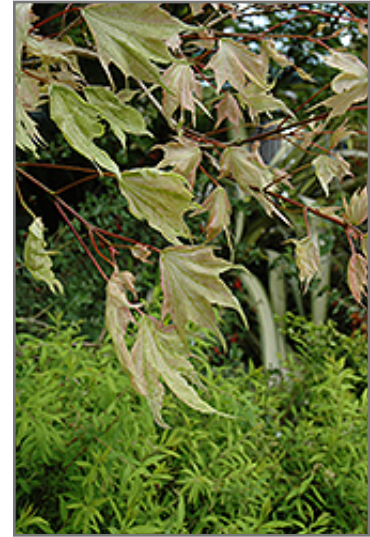

Height: 40 feet

Spread: 40 feet

Sunlight: ☐ ☒

Hardiness Zone: 5a

Description:

A potentially large but slow growing variety with large palmate green leaves that turn to beautiful hues of orange, red, and yellow in fall; an eye catching focal point in the garden

Ornamental Features

Usugumo Japanese Maple has attractive green deciduous foliage on a tree with a round habit of growth. The lobed palmate leaves are highly ornamental and turn outstanding shades of yellow, orange and rose in the fall.

Landscape Attributes

Usugumo Japanese Maple is a deciduous tree with a more or less rounded form. Its average texture blends into the landscape, but can be balanced by one or two finer or coarser trees or shrubs for an effective composition.

This is a relatively low maintenance tree, and should only be pruned in summer after the leaves have fully developed, as it may 'bleed' sap if pruned in late winter or early spring. It has no significant negative characteristics.

Usugumo Japanese Maple is recommended for the following landscape applications;

- Accent
- Mass Planting
- Hedges/Screening

Planting & Growing

Usugumo Japanese Maple will grow to be about 40 feet tall at maturity, with a spread of 40 feet. It has a low canopy with a typical clearance of 4 feet from the ground, and should not be planted underneath power lines. It grows at a medium rate, and under ideal conditions can be expected to live for 70 years or more.

Usugumo Japanese Maple foliage
Photo courtesy of NetPS Plant Finder