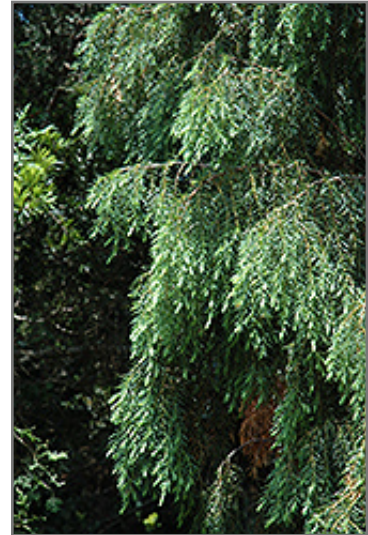

Ornamental Features

Prickly Juniper is primarily valued in the landscape for its highly ornamental weeping form. It has attractive emerald green evergreen foliage. The needles are highly ornamental and remain emerald green throughout the winter.

Landscape Attributes

Prickly Juniper is an evergreen tree with a strong central leader and a rounded form and gracefully weeping branches. It lends an extremely fine and delicate texture to the landscape composition which can make it a great accent feature on this basis alone.

This is a relatively low maintenance tree, and is best pruned in late winter once the threat of extreme cold has passed. Deer don't particularly care for this plant and will usually leave it alone in favor of tastier treats. It has no significant negative characteristics.

Prickly Juniper is recommended for the following landscape applications;

- Accent
- Hedges/Screening
- General Garden Use

Planting & Growing

Prickly Juniper will grow to be about 25 feet tall at maturity, with a spread of 15 feet. It has a low canopy with a typical clearance of 2 feet from the ground, and is suitable for planting under power lines. It grows at a slow rate, and under ideal conditions can be expected to live for 50 years or more.

Prickly Juniper foliage
Photo courtesy of NetPS Plant Finder