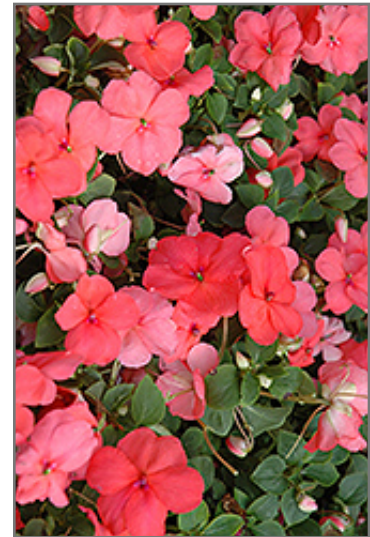

*Super Elfin XP Melon Impatiens
flowers*
Photo courtesy of NetPS Plant Finder