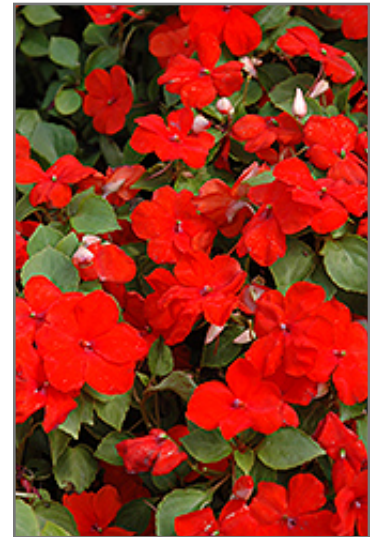

Super Elfin XP Scarlet Impatiens flowers
Photo courtesy of NetPS Plant Finder

Super Elfin XP Scarlet Impatiens flowers
Photo courtesy of NetPS Plant Finder