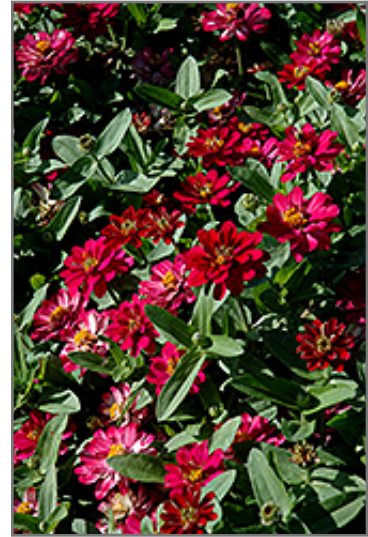

beechwood
gardens

SPECIALTY GARDEN CENTER

Profusion Double Cherry Zinnia*

Zinnia 'Profusion Double Cherry'

Height: 16 inches

Spread: 18 inches

Spacing: 14 inches

Sunlight: ☉

Hardiness Zone: (annual)

Group/Class: Profusion Series

Ornamental Features

Profusion Double Cherry Zinnia features bold semi-double cherry red pincushion flowers with yellow eyes at the ends of the stems from mid spring to late summer. The flowers are excellent for cutting. Its pointy leaves remain green in color throughout the season.

Landscape Attributes

Profusion Double Cherry Zinnia is an herbaceous annual with an upright spreading habit of growth. Its medium texture blends into the garden, but can always be balanced by a couple of finer or coarser plants for an effective composition.

*Profusion Double Cherry Zinnia
flowers*

Photo courtesy of NetPS Plant Finder

beechwood
gardens

SPECIALTY GARDEN CENTER

Planting & Growing

Profusion Double Cherry Zinnia will grow to be about 14 inches tall at maturity, with a spread of 18 inches. When grown in masses or used as a bedding plant, individual plants should be spaced approximately 14 inches apart. Its foliage tends to remain dense right to the ground, not requiring facer plants in front. This fast-growing annual will normally live for one full growing season, needing replacement the following year.