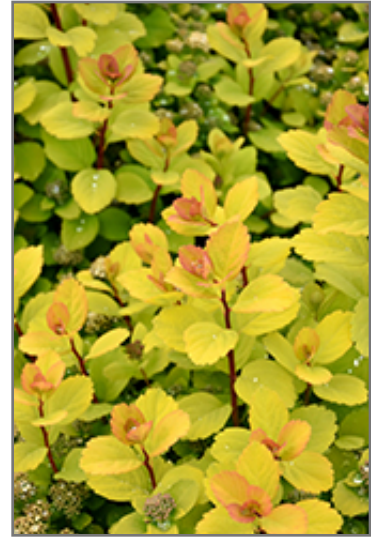

beechwood
gardens

SPECIALTY GARDEN CENTER

- Mass Planting
- Rock/Alpine Gardens
- General Garden Use

Planting & Growing

Glow Girl Birch Leaf Spirea will grow to be about 24 inches tall at maturity, with a spread of 24 inches. It tends to fill out right to the ground and therefore doesn't necessarily require facer plants in front. It grows at a medium rate, and under ideal conditions can be expected to live for approximately 20 years.

This shrub should only be grown in full sunlight. It prefers to grow in average to moist conditions, and shouldn't be allowed to dry out. It is not particular as to soil type or pH. It is highly tolerant of urban pollution and will even thrive in inner city environments. This is a selected variety of a species not originally from North America.

* This is a 'special order' plant - contact store for details

*Glow Girl Birch Leaf Spirea foliage
Photo courtesy of NetPS Plant Finder*