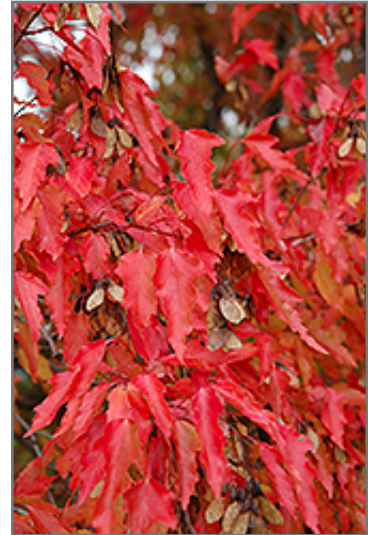

Amur Maple (tree form)*

Acer ginnala '(tree form)'

Height: 20 feet

Spread: 18 feet

Sunlight: ☐ ☒

Hardiness Zone: 2a

Description:

The perfect ornamental tree for smaller home landscapes with incredible fall colors ranging from orange to scarlet and burgundy red, neat habit and colorful seeds in late summer; multi-stemmed selection is wide spreading and artistic when mature

Ornamental Features

Amur Maple (tree form) is primarily grown for its highly ornamental fruit. It features abundant showy red samaras in late summer. It has dark green deciduous foliage. The lobed leaves turn outstanding shades of orange, scarlet and burgundy in the fall.

Landscape Attributes

Amur Maple (tree form) is a deciduous tree with a more or less rounded form. Its relatively fine texture sets it apart from other landscape plants with less refined foliage.

This is a relatively low maintenance tree, and should only be pruned in summer after the leaves have fully developed, as it may 'bleed' sap if pruned in late winter or early spring. It has no significant negative characteristics.

Amur Maple (tree form) is recommended for the following landscape applications;

- Accent
- Mass Planting
- Hedges/Screening

Amur Maple (tree form) in fall
Photo courtesy of NetPS Plant Finder