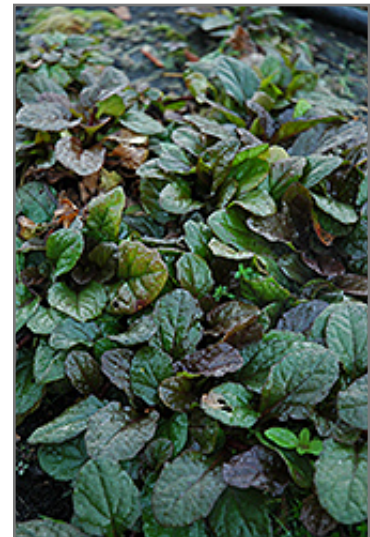

Bronze Beauty Bugleweed flowers
Photo courtesy of NetPS Plant Finder

Bronze Beauty Bugleweed foliage
Photo courtesy of NetPS Plant Finder