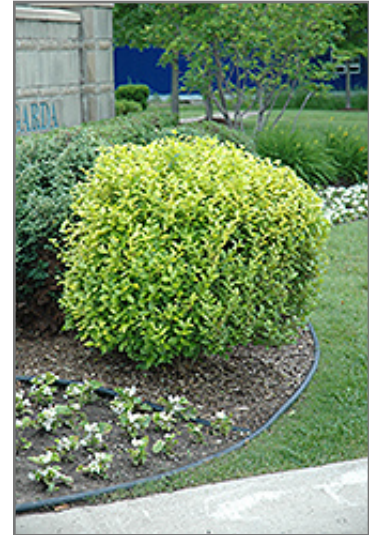

Golden Privet*
Ligustrum x vicaryi

Height: 12 feet

Spread: 8 feet

Sunlight: ○

Hardiness Zone: 5a

Other Names: Golden Vicary Privet

Description:

A common pruned hedge and garden shrub, takes pruning exceptionally well; colorful yellow foliage all season long, an excellent color accent plant; easy to grow, handles pollution well but needs full sun for best color

Ornamental Features

Golden Privet has attractive gold deciduous foliage on a plant with an upright spreading habit of growth. The glossy pointy leaves are highly ornamental but do not develop any appreciable fall color. It has panicles of lightly-scented white flowers hanging below the branches from late spring to early summer.

Landscape Attributes

Golden Privet is a dense multi-stemmed deciduous shrub with an upright spreading habit of growth. Its relatively fine texture sets it apart from other landscape plants with less refined foliage.

This shrub will require occasional maintenance and upkeep, and can be pruned at anytime. It has no significant negative characteristics.

Golden Privet is recommended for the following landscape applications;

- Hedges/Screening
- General Garden Use

Golden Privet
Photo courtesy of NetPS Plant Finder