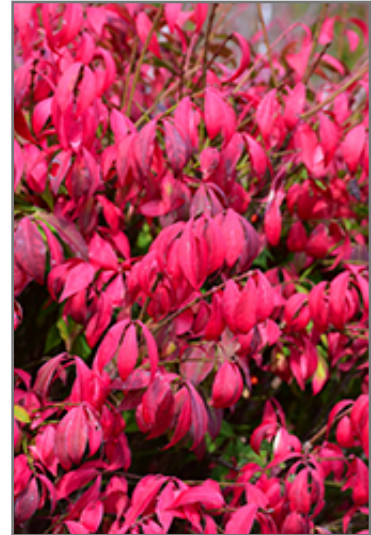

Little Moses Burning Bush*

Euonymus alatus 'Odom'

Height: 3 feet

Spread: 3 feet

Sunlight: ○ ● ●

Hardiness Zone: 4a

Other Names: Winged Euonymus, Burningbush

Description:

One of the smallest varieties of burning bush with stunning fall color of florescent red to pink, very showy; interesting corky wings on the branches; very adaptable and versatile; ideal for all those tight spots in the garden

Ornamental Features

Little Moses Burning Bush is primarily valued in the garden for its interestingly mounded form. It has bluish-green deciduous foliage. The pointy leaves turn an outstanding crimson in the fall. It produces red capsules from early to late fall. The harvest gold stems are very effective and add winter interest.

Landscape Attributes

Little Moses Burning Bush is a dense multi-stemmed deciduous shrub with a mounded form. Its average texture blends into the landscape, but can be balanced by one or two finer or coarser trees or shrubs for an effective composition.

This is a relatively low maintenance shrub, and can be pruned at anytime. It has no significant negative characteristics.

Little Moses Burning Bush is recommended for the following landscape applications;

- Accent
- Mass Planting
- Hedges/Screening
- General Garden Use

Little Moses Burning Bush in fall
Photo courtesy of NetPS Plant Finder