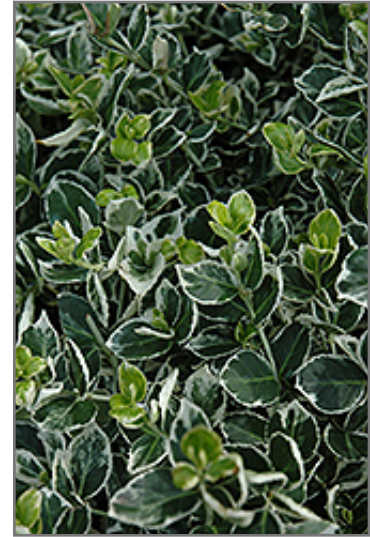

Ivory Jade Wintercreeper*
Euonymus fortunei 'Ivory Jade'

Height: 24 inches

Spread: 6 feet

Sunlight: ○ ● ●

Hardiness Zone: 4b

Other Names: Wintercreeper Euonymus

Description:

A spreading broadleaf evergreen shrub with attractive green and ivory variegated foliage that is tinged with pink at winter; use in the garden as a color accent or for a bold mass planting

Ornamental Features

Ivory Jade Wintercreeper has attractive creamy white-variegated dark green foliage on a plant with a spreading habit of growth. The glossy oval leaves are highly ornamental and remain dark green throughout the winter.

Landscape Attributes

Ivory Jade Wintercreeper is a multi-stemmed evergreen shrub with a ground-hugging habit of growth. Its relatively fine texture sets it apart from other landscape plants with less refined foliage.

- Mass Planting
- Hedges/Screening
- General Garden Use
- Groundcover

Planting & Growing

Ivory Jade Wintercreeper will grow to be about 24 inches tall at maturity, with a spread of 6 feet. It tends to fill out right to the ground and therefore doesn't necessarily require facer plants in front. It grows at a fast rate, and under ideal conditions can be expected to live for approximately 30 years.