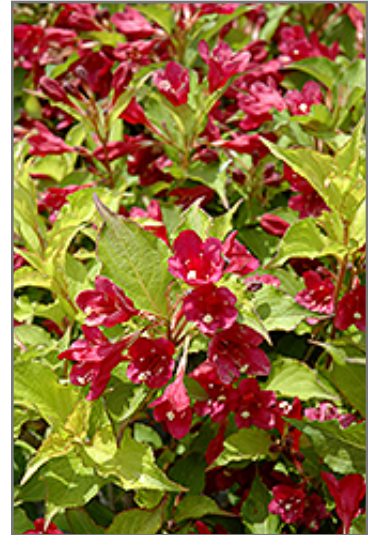

beechwood
gardens

SPECIALTY GARDEN CENTER

Ghost® Weigela*
Weigela florida 'Carlton'

Height: 4 feet

Spread: 4 feet

Sunlight: ○

Hardiness Zone: 4a

Description:

This is one interesting weigela; forms a mounded shrub with foliage that starts out green then turns an iridescent butter yellow, finishing almost greenish-white in fall; long blooming ruby red trumpet-shaped flowers attract hummingbirds

Ornamental Features

Ghost Weigela features showy clusters of ruby-red trumpet-shaped flowers with creamy white anthers along the branches from late spring to mid fall. It has attractive buttery yellow deciduous foliage which emerges light green in spring. The pointy leaves are highly ornamental and turn an outstanding white in the fall. The smooth gray bark and brick red branches add an interesting dimension to the landscape.

Landscape Attributes

Ghost Weigela is a dense multi-stemmed deciduous shrub with a mounded form. Its relatively fine texture sets it apart from other landscape plants with less refined foliage.

This shrub will require occasional maintenance and upkeep, and should only be pruned after flowering to avoid removing any of the current season's flowers. It is a good choice for attracting hummingbirds to your yard. It has no significant negative characteristics.

Ghost Weigela is recommended for the following landscape applications;

Ghost Weigela flowers
Photo courtesy of NetPS Plant Finder